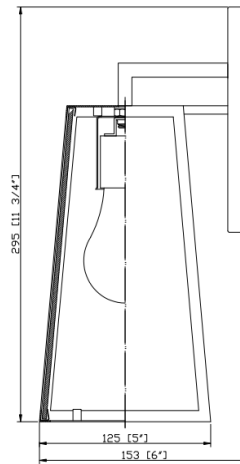

OD2200

Small Size Outdoor Wall Lamp

5" W X 6"E X 11-3/4"H Small Size Outdoor Wall Lamp
/Matte Black/ Clear Seedy Glass/ (1) 60W A19 max. / Medium base

Performance

- metal frame with matte black powder coated;
- Clear Seedy Glass lens
- AC 120V
- Use in Wet locations

Construction

- metal frame with matte black powder coated;
- Clear Seedy Glass lens

Installation

- Fix the backplate with two decorative nuts
- Screw on bulbs(not included)

Specifications

Category	Wall Lantern	Carton Package Length (Inch)	10.24
Bulb Shape	A19	Carton Package Width (Inch)	9.06
Bulb Base Type	E26	Carton Package Height (Inch)	15.55
Bulb Base Finish	N/A	Carton Package Weight Per Unit (Lbs)	3.74
Color Temperature	N/A	Carton Quantity	1
Beam Angle	N/A	Lamp Type	A19 Incandescent
Finish	Matte Black	Dry/Wet/Damp	Wet
CRI	N/A	Energy Star	NO
Average Life (Hours)	N/A	Power Factor	N/A
Estimated Yearly Energy Cost (11 ¢ /Kwh)	N/A	Current	0.5A
Life Based On 3Hrs/Day (Years)	N/A	Lumen/Watt	N/A
Product Length (Inch)	N/A	Warranty (Year)	N/A
Product Width (Inch)	5	DLC (Yes/No)	NO
Product Height (Inch)	11.75	Input Voltage	120V
Product Extension (Inch)	6	Housing Material	Steel
Product Weight Per Unit (Lbs)	2.64	Lens	Clear Seedy glass
Dimmable	NO	Led Type	N/A
Watts	60 MAX		
Watt Equivalent	N/A		
Lumens	N/A		
Certification (UL/ETL/FCC)	NO		